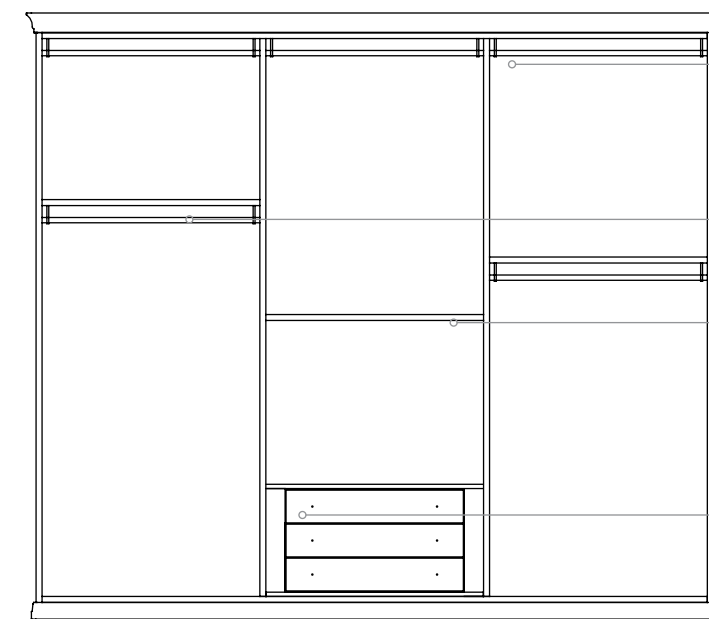

Armadio 3 ante- disposizione e dotazione interna | *Wardrobe 3 sliding doors -arrangement and internal furniture*

N. 1 staccagrucce in legno
N. 1 wooden coat hanger stick.

N. 5 appendiabito in legno con scorrigruccia in metallo
N. 5 wooden coat rack with metal slider.

N.3 ripiani interni
N.3 internal shelves.

Cassettiera interna 3 cassetti laccata con guide con sistema di scorrimento Blumotion in metallo. Frontali in frassino laccato
internal drawer unit, 3 internal drawers lacquered / (varnished) with guides and sliding Blumotion system.